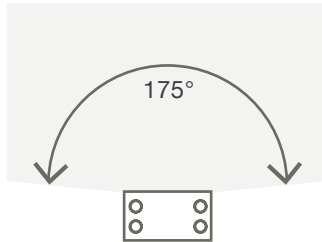

AION LED OPTICS

UV stabilized and won't yellow in direct sunlight

Frosted

Widest Angle
Mid-Transmittance
100% Diffusion

See direct view for compatible light engines