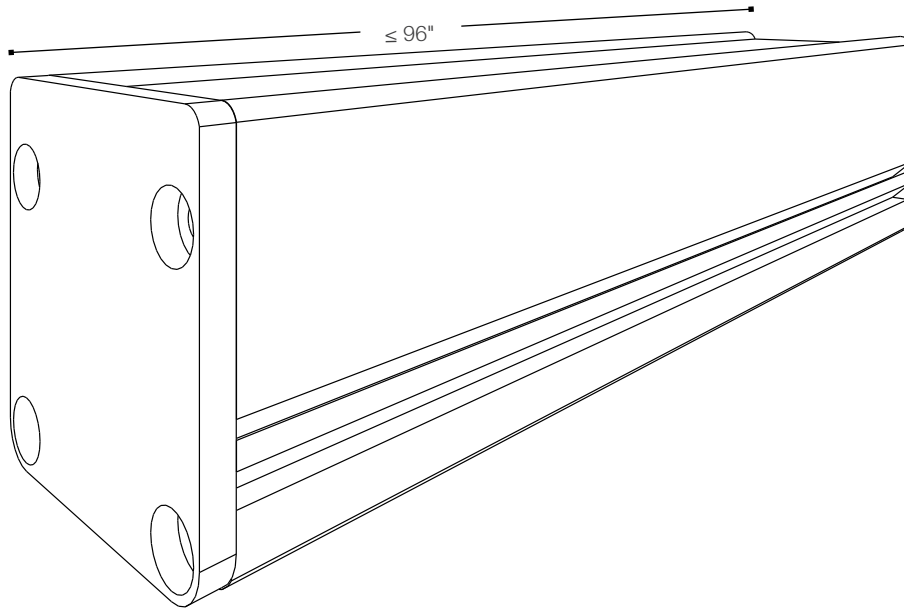

AT802
Deep Profile

NOT TO SCALE