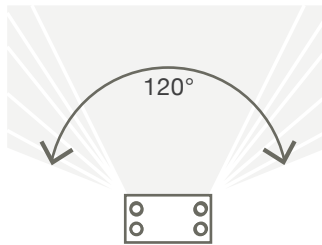

Prismatic

Wider Angle
High Transmittance
Mid Range Diffusion