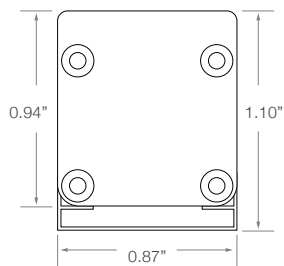

Dimensions

NOT TO SCALE