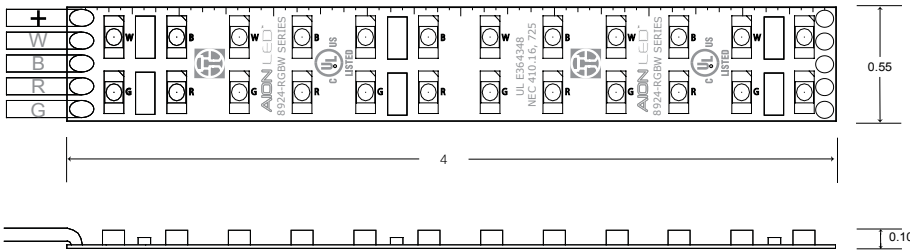

8924-RGBW-LE
High Rendering Color Tuning Fixture