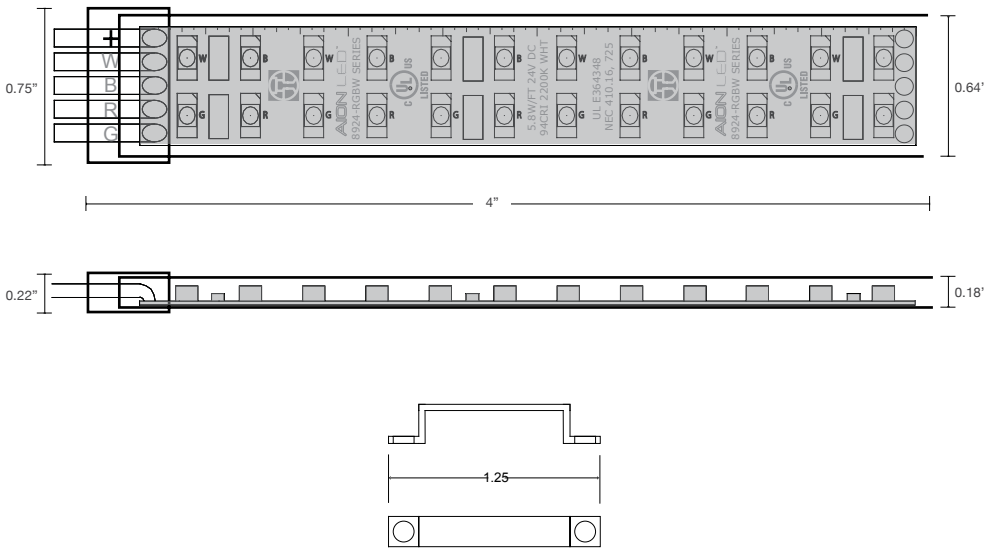

8924-RGBW-LE

High Rendering Color Tuning + White

Wet Rated Fixture