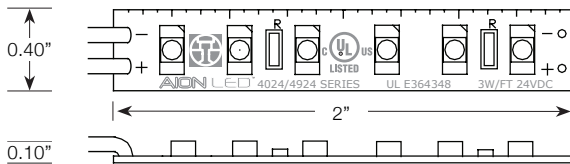

4924-LE

Mid Output

90+CRI

2.8W /ft.

≤ 236 Lm/ft.

RANGE BY CCT (X-Y)

Max. Increment:
30 ft.

Min. Increment:
2 in.